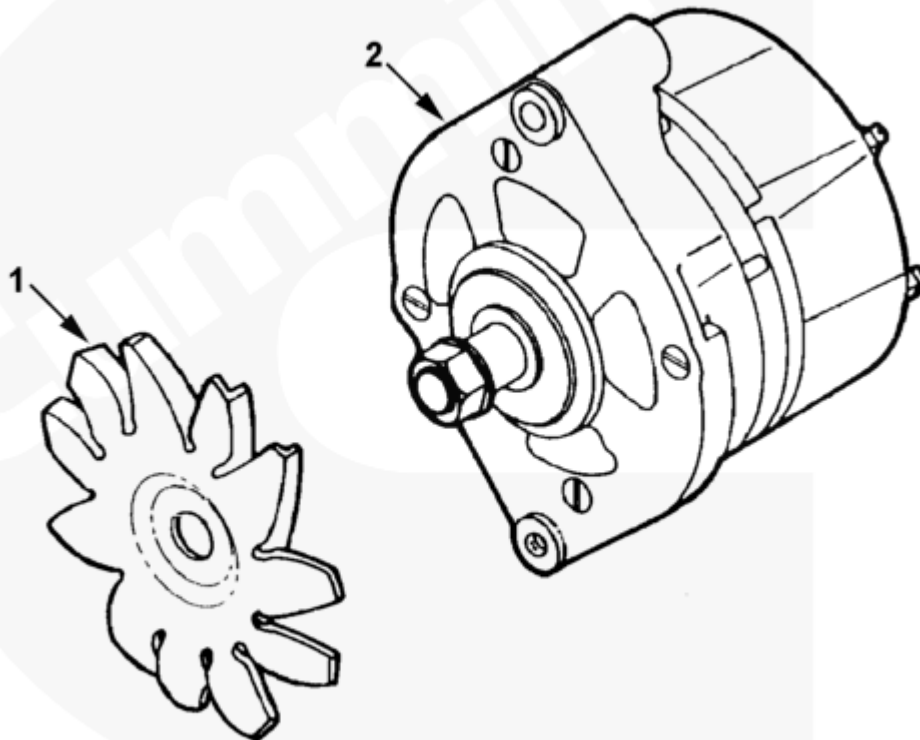

©Cummins Inc

Cart	Ref No	Part Number	Part Description	Required	Remarks
View My Cart					
		EE9051	Alternator		12 Volt, 63 AMP, negative...(More)
					ground Bosch K1 alternator.
					Includes alternator and fan
					for clock wise rotation.
					Direct replacement for
					83M2008NA prestolite
					alternator.
<input type="checkbox"/>	1	3904981	Alternator Fan	1	
<input type="checkbox"/>	2	3911248	Alternator	1	